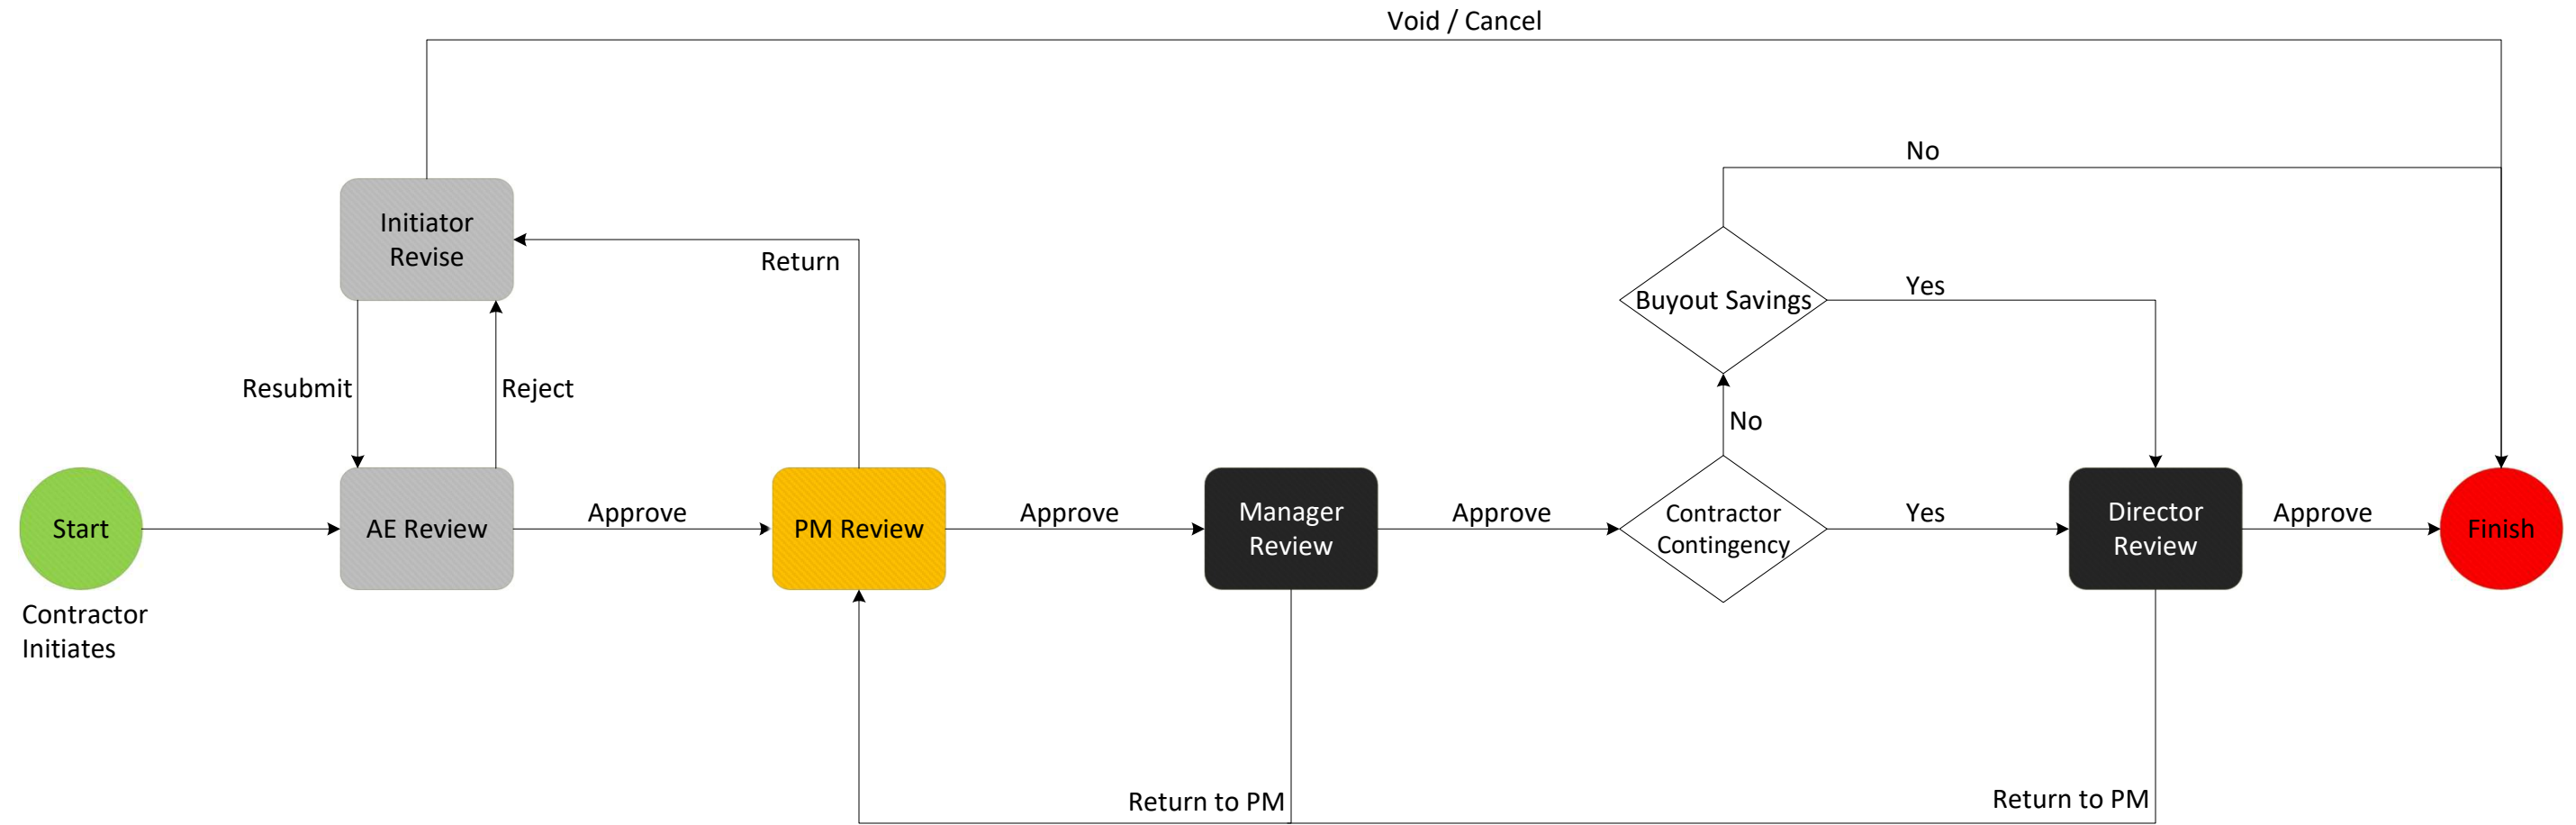

07B – Commitment Transfer Process (CTP)

AE – Architect / Engineer
 Manager – Manager, Facilities Planning & Construction
 PM – Project Manager, Facilities Planning & Construction

LEGEND