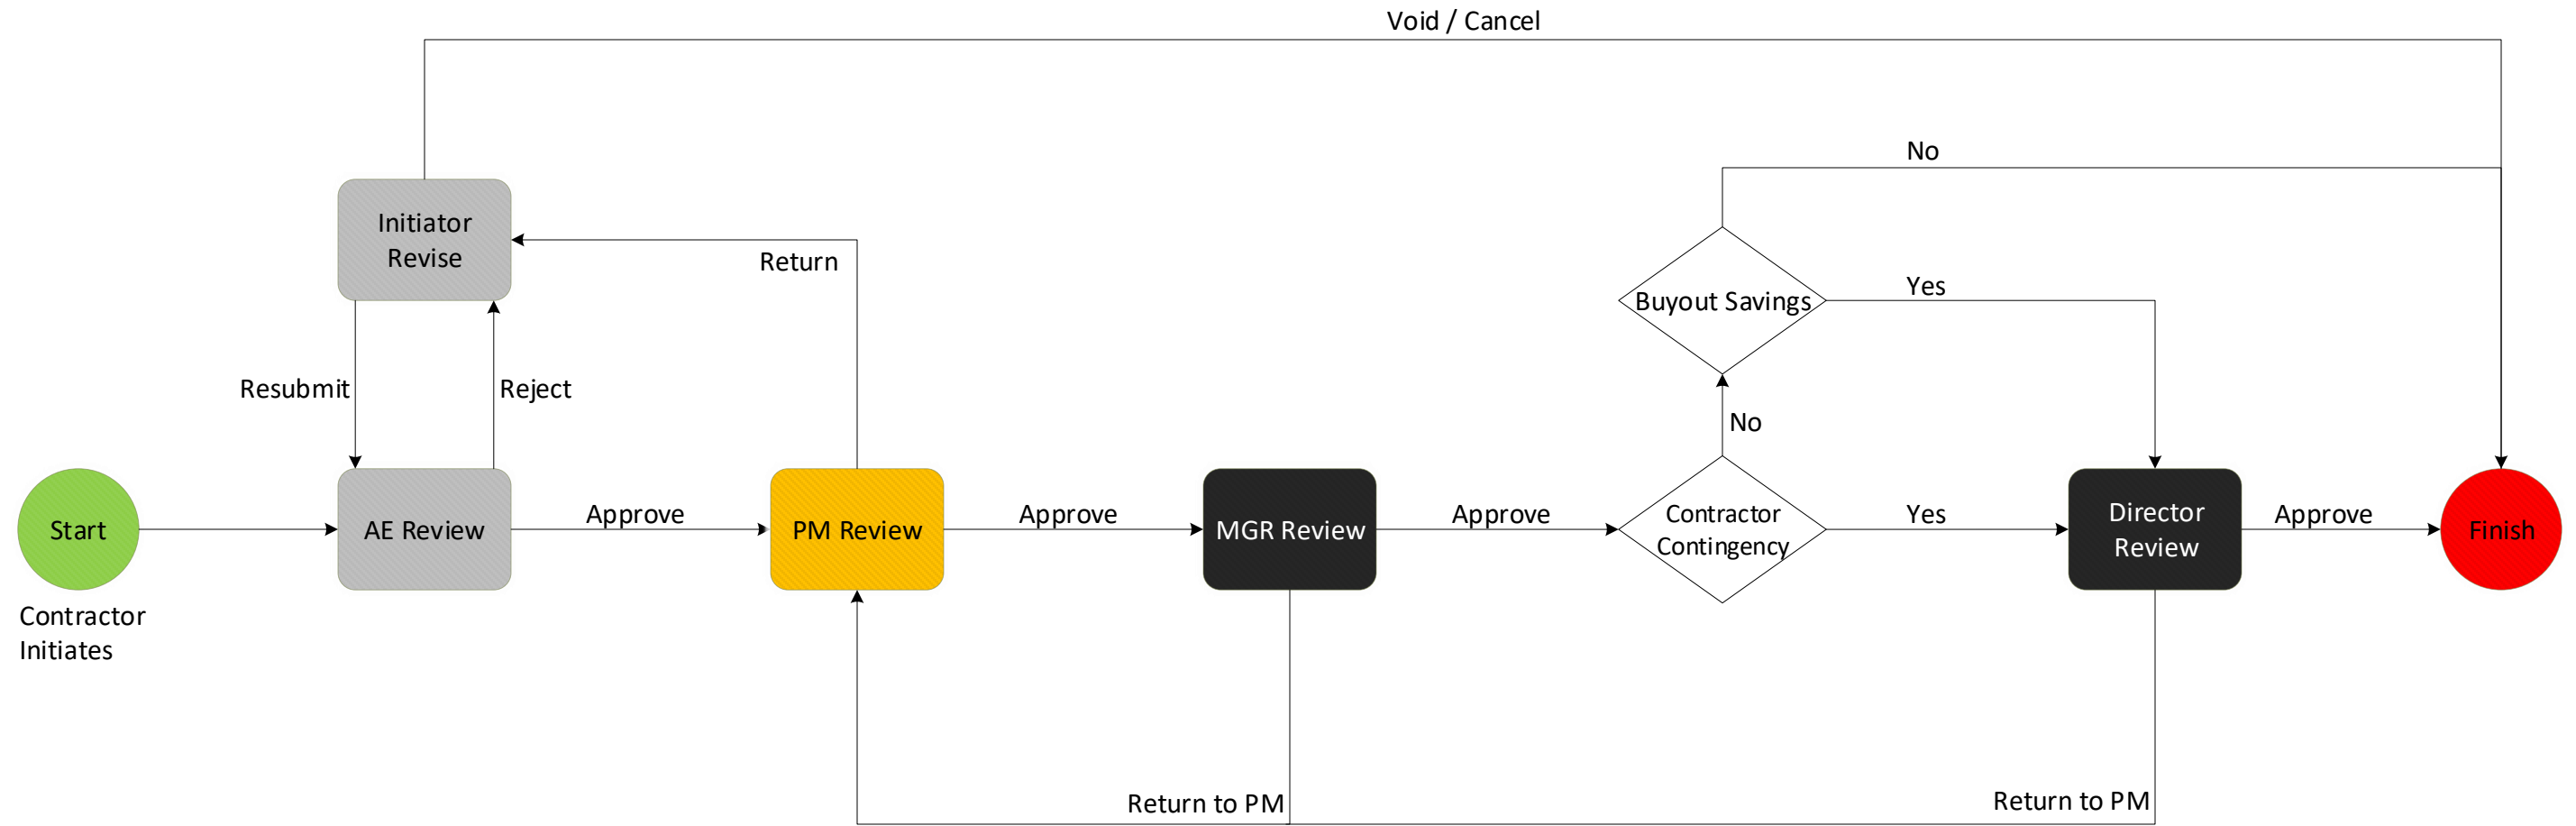

07B – Commitment Transfer Process (CTP)

MGR – Manager, Facilities Planning  
 AE – Architect / Engineer  
 PM – Project Manager

LEGEND